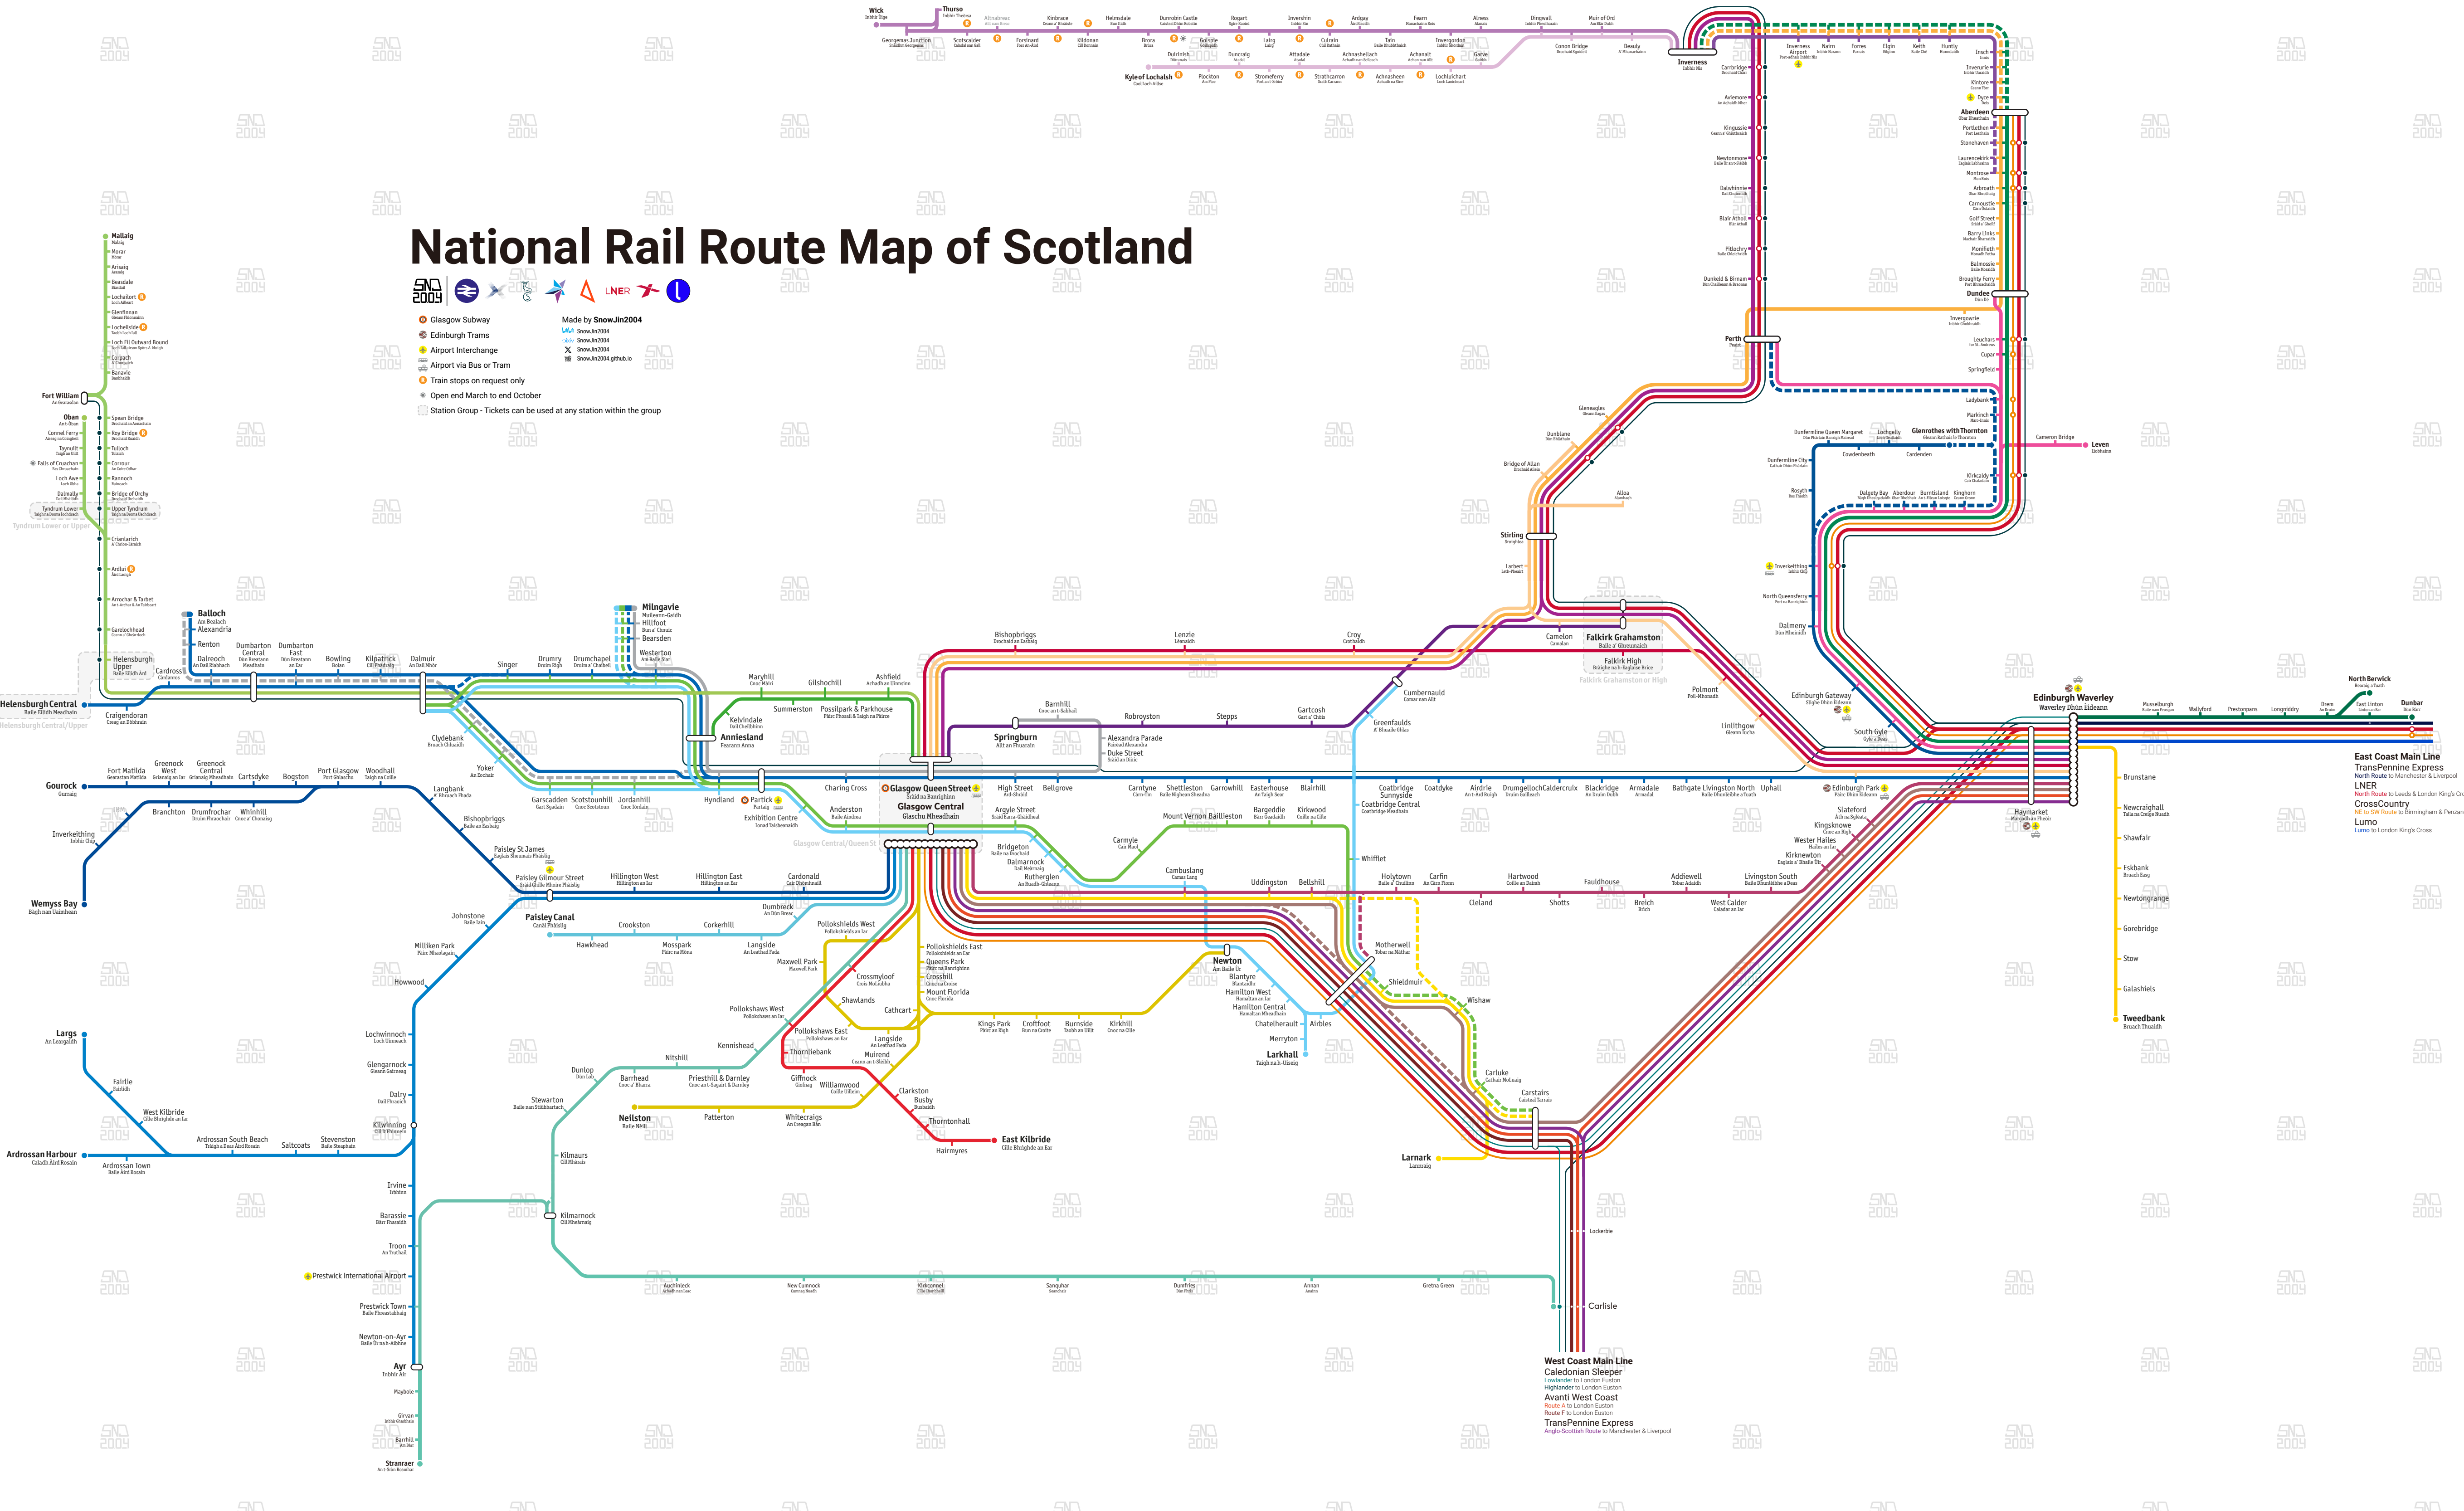

National Rail Route Map of Scotland

Made by Snow.Jin2004
LMA: Snow.Jin2004
LCN: Snow.Jin2004
LCN: Snow.Jin2004
LCN: Snow.Jin2004